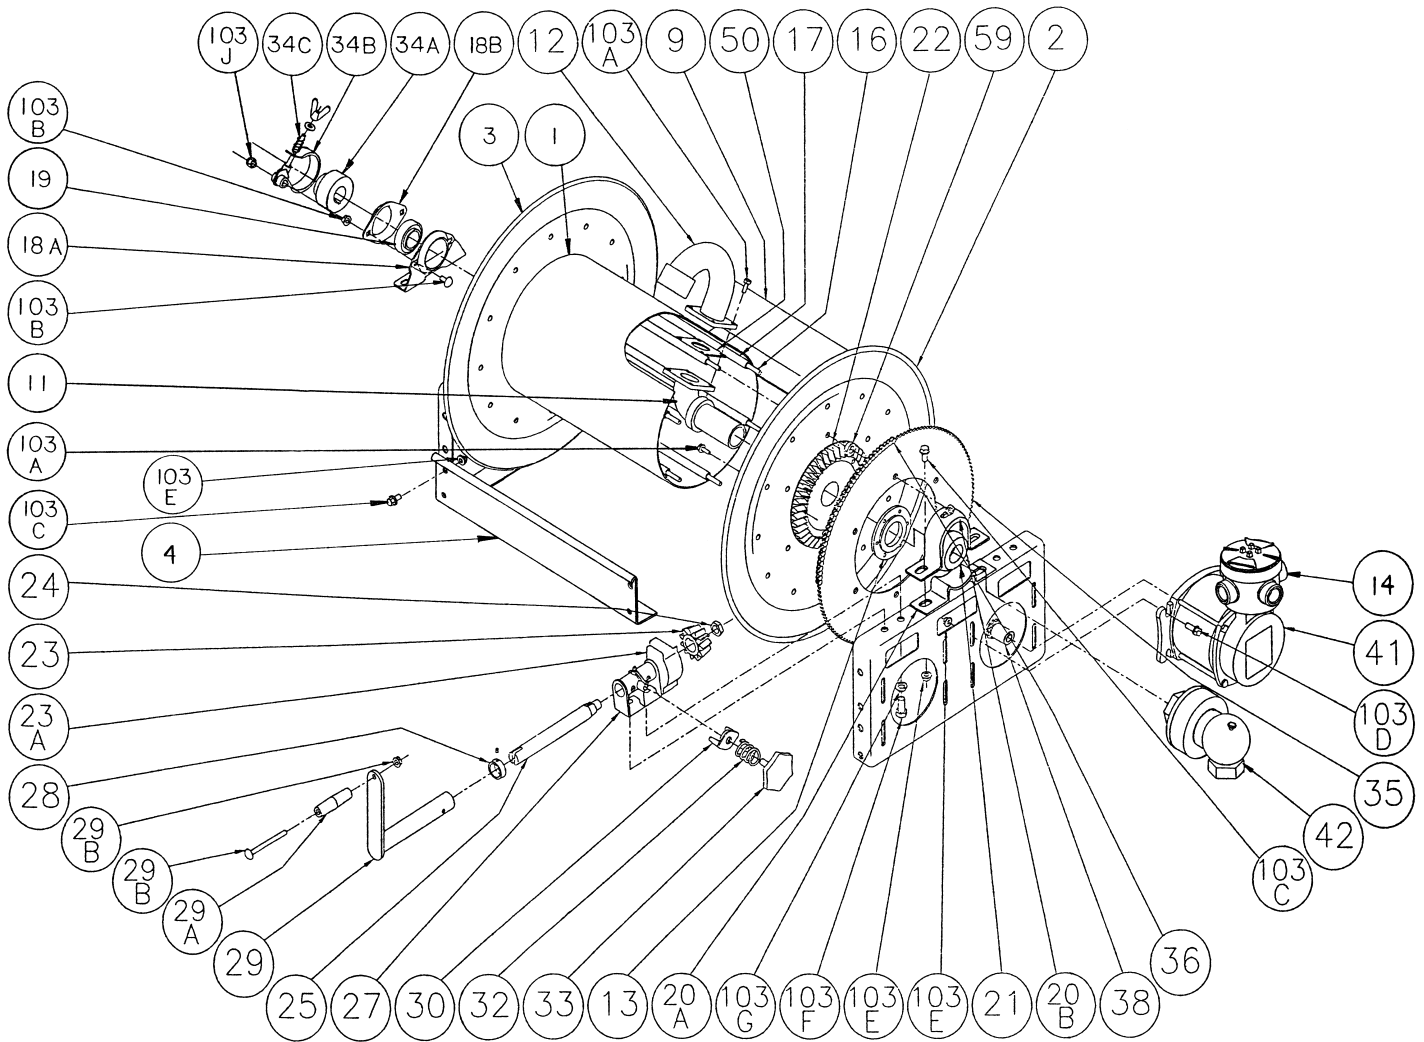

Hannay Reels®

The reel leader.

Hannay Reels, Inc., 553 State Route 143
Westerlo, NY 12193-0159
Telephone 518-797-3791; Toll Free 1-877-GO-REELS
FAX 1-800-REELING (733-5464)
INT'L FAX (518) 797-3259
Website: www.hannay.com
E-mail: reels@hannay.com

ISO 202

PARTS LIST

Series PB

Aluminum Construction
Pressed Frame